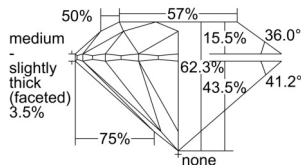

GIA®

FACSIMILE

GIA REPORT 2504533334

Verify this report at GIA.edu

GIA NATURAL DIAMOND DOSSIER®

October 01, 2024
GIA Report Number 2504533334
Shape and Cutting Style ..... Round Brilliant
Measurements ..... 3.87 - 3.88 x 2.41 mm

GRADING RESULTS

Carat Weight ..... 0.22 carat
Color Grade ..... F
Clarity Grade VS1
Cut Grade ..... Excellent

ADDITIONAL GRADING INFORMATION

Polish ..... Excellent
Symmetry ..... Excellent
Fluorescence ..... Faint
Clarity Characteristics ..... Cloud, Pinpoint
Inscription(s): GIA 2504533334

PROPORTIONS

Profile to actual proportions

GRADING SCALES

GIA COLOR SCALE	GIA CLARITY SCALE	GIA CUT SCALE	
D	FLAWLESS	EXCELLENT	
E	INTERNALLY FLAWLESS		
F		VVS₁	VERY GOOD
G	VVS₂		
H	VS₁	GOOD	
I	VS₂		
J	SI₁	FAIR	
K	SI₂		
L	I₁	POOR	
M	I₂		
N	I₃		
O			
P			
Q			
R			
S			
T			
U			
V			
W			
X			
Y			
Z