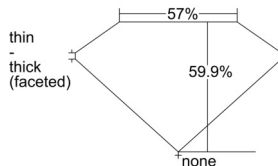

GIA®

FACSIMILE

GIA REPORT 2504540024

Verify this report at GIA.edu

GIA NATURAL DIAMOND DOSSIER®

October 01, 2024
GIA Report Number 2504540024
Shape and Cutting Style ..... Heart Brilliant
Measurements ..... 4.80 x 5.50 x 3.29 mm

GRADING RESULTS

Carat Weight ..... 0.51 carat
Color Grade ..... G
Clarity Grade SI1

ADDITIONAL GRADING INFORMATION

Polish ..... Excellent
Symmetry ..... Excellent
Fluorescence ..... None
Clarity Characteristics ..... Crystal
Inscription(s): GIA 2504540024

PROPORTIONS

Profile not to actual proportions

GRADING SCALES

GIA COLOR SCALE		GIA CLARITY SCALE			
COLORLESS	D	VERY VERY SLIGHTLY INCLUDED	FLAWLESS		
	E		INTERNALLY FLAWLESS		
	F	VERY SLIGHTLY INCLUDED	VVS₁		
	G		VVS₂		
	H		VS₁		
	NEAR COLORLESS	I	SLIGHTLY INCLUDED	VS₂	
		J		SI₁	
		FAINT	K	INCLUDED	SI₂
			L		I₁
			M		I₂
VERT LIGHT	N	LIGHT	I₃		
	O				
	P				
	Q				
	R				
	S				
	T