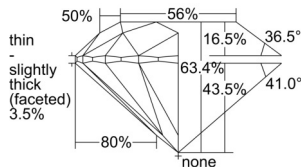

GIA®

FACSIMILE

GIA REPORT 2504541475

Verify this report at GIA.edu

GIA NATURAL DIAMOND DOSSIER®

October 04, 2024
GIA Report Number 2504541475
Shape and Cutting Style ..... Round Brilliant
Measurements ..... 4.23 - 4.26 x 2.69 mm

GRADING RESULTS

Carat Weight ..... 0.30 carat
Color Grade ..... D
Clarity Grade S11
Cut Grade ..... Excellent

ADDITIONAL GRADING INFORMATION

Polish ..... Excellent
Symmetry ..... Excellent
Fluorescence ..... None
Clarity Characteristics ..... Crystal, Cloud
Inscription(s): GIA 2504541475

PROPORTIONS

Profile to actual proportions

GRADING SCALES

GIA COLOR SCALE	GIA CLARITY SCALE	GIA CUT SCALE
COLOURLESS	FLAWLESS	EXCELLENT
D	INTERNALLY FLAWLESS	
E	VVS₁	VERY GOOD
F		
G	VVS₂	
H	VS₁	GOOD
I		
J	VS₂	
K	SI₁	FAIR
L		
M	SI₂	
N	I₁	POOR
O		
P	I₂	
Q	I₃	
R		
S		
T		
U		
V		
W		
X		
Y		
Z