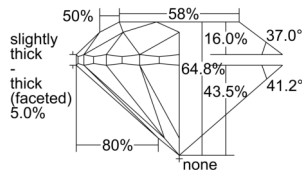

GIA®

FACSIMILE

GIA REPORT 2504545925

Verify this report at GIA.edu

GIA NATURAL DIAMOND DOSSIER®

October 01, 2024
GIA Report Number 2504545925
Shape and Cutting Style ..... Round Brilliant
Measurements ..... 6.04 - 6.08 x 3.93 mm

GRADING RESULTS

Carat Weight ..... 0.92 carat
Color Grade ..... F
Clarity Grade VS1
Cut Grade ..... Very Good

ADDITIONAL GRADING INFORMATION

Polish ..... Excellent
Symmetry ..... Excellent
Fluorescence ..... None
Clarity Characteristics..... Crystal, Cloud, Pinpoint
Inscription(s): GIA 2504545925

PROPORTIONS

Profile to actual proportions