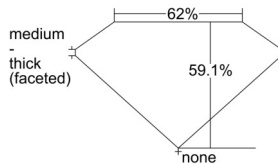

GIA®

FACSIMILE

GIA REPORT 2504546698

Verify this report at GIA.edu

GIA NATURAL DIAMOND DOSSIER®

October 03, 2024
GIA Report Number 2504546698
Shape and Cutting Style ..... Heart Brilliant
Measurements ..... 4.02 x 4.66 x 2.75 mm

GRADING RESULTS

Carat Weight ..... 0.30 carat
Color Grade ..... D
Clarity Grade VVS2

ADDITIONAL GRADING INFORMATION

Polish ..... Excellent
Symmetry ..... Excellent
Fluorescence ..... Medium Blue
Clarity Characteristics ..... Crystal
Inscription(s): GIA 2504546698

PROPORTIONS

Profile not to actual proportions

GRADING SCALES

GIA COLOR SCALE		GIA CLARITY SCALE			
COLORLESS	D	VERY VERY SLIGHTLY INCLUDED	FLAWLESS		
	E		INTERNALLY FLAWLESS		
	F	VERY SLIGHTLY INCLUDED	VVS₁		
	G		VVS₂		
	H		VS₁		
	NEAR COLORLESS	I	SLIGHTLY INCLUDED	VS₂	
		J		SI₁	
		FAINT	K	INCLUDED	SI₂
			L		I₁
			M		I₂
VERTICALLY LIGHT	N	LIGHT	I₃		
	O				
	P				
	Q				
	R