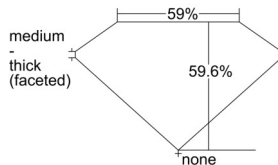

GIA®

FACSIMILE

GIA REPORT 2504549613

Verify this report at GIA.edu

GIA NATURAL DIAMOND DOSSIER®

October 01, 2024
GIA Report Number 2504549613
Shape and Cutting Style ..... Heart Brilliant
Measurements ..... 5.73 x 6.74 x 4.02 mm

GRADING RESULTS

Carat Weight ..... 0.93 carat
Color Grade ..... J
Clarity Grade VS1

ADDITIONAL GRADING INFORMATION

Polish ..... Excellent
Symmetry ..... Excellent
Fluorescence ..... None
Clarity Characteristics ..... Crystal
Inscription(s): GIA 2504549613

PROPORTIONS

Profile not to actual proportions

GRADING SCALES

GIA COLOR SCALE		GIA CLARITY SCALE			
COLORLESS	D	VERY VERY SLIGHTLY INCLUDED	FLAWLESS		
	E		INTERNALLY FLAWLESS		
	F	VERY SLIGHTLY INCLUDED	VVS₁		
	G		VVS₂		
	H		VS₁		
	NEAR COLORLESS	I	SLIGHTLY INCLUDED	VS₂	
		J		SI₁	
		FAINT	K	INCLUDED	SI₂
			L		I₁
			M		I₂
VERTICALLY LIGHT			N	INCLUDED	I₃
			O		
			P		
	Q				
LIGHT	R				
	S				
	T				
	U				
	V				
	Z