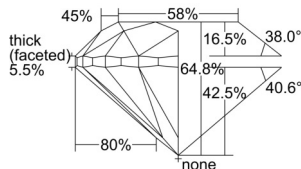

GIA®

FACSIMILE

GIA REPORT 2504553544

Verify this report at GIA.edu

GIA NATURAL DIAMOND DOSSIER®

October 03, 2024
GIA Report Number 2504553544
Shape and Cutting Style ..... Round Brilliant
Measurements ..... 5.47 - 5.54 x 3.57 mm

GRADING RESULTS

Carat Weight ..... 0.70 carat
Color Grade I
Clarity Grade VS2
Cut Grade ..... Very Good

ADDITIONAL GRADING INFORMATION

Polish ..... Excellent
Symmetry ..... Very Good
Fluorescence ..... Medium Blue
Clarity Characteristics ..... Cloud, Crystal
Inscription(s): GIA 2504553544

PROPORTIONS

Profile to actual proportions

GRADING SCALES

GIA COLOR SCALE

COLORLESS	D
	E
	F
	G
	H
	I
	J
NEAR COLORLESS	K
	L
FAIN	M
	N
	O
	P
	R
	S
	T
	U
	V
	W
	X
	Y
LIGHT	Z

GIA CLARITY SCALE

	FLAWLESS
	INTERNALLY FLAWLESS
VERY VERY SLIGHTLY INCLUDED	VVS₁
	VVS₂
VERY SLIGHTLY INCLUDED	VS₁
	VS₂
SLIGHTLY INCLUDED	SI₁
	SI₂
	I₁
	I₂
	I₃

GIA CUT SCALE

	EXCELLENT
	VERY GOOD
	GOOD
	FAIR
	POOR