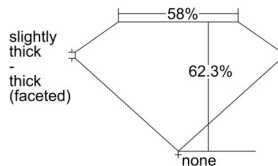

GIA®

FACSIMILE

GIA REPORT 2504558151

Verify this report at GIA.edu

GIA NATURAL DIAMOND DOSSIER®

October 03, 2024
GIA Report Number 2504558151
Shape and Cutting Style ..... Oval Brilliant
Measurements ..... 7.58 x 5.23 x 3.26 mm

GRADING RESULTS

Carat Weight ..... 0.82 carat
Color Grade ..... K
Clarity Grade VS1

ADDITIONAL GRADING INFORMATION

Polish ..... Excellent
Symmetry ..... Very Good
Fluorescence ..... None
Clarity Characteristics ..... Crystal, Pinpoint
Inscription(s): GIA 2504558151

PROPORTIONS

Profile not to actual proportions

GRADING SCALES

GIA COLOR SCALE		GIA CLARITY SCALE			
COLORLESS	D	VERY VERY SLIGHTLY INCLUDED	FLAWLESS		
	E		INTERNALLY FLAWLESS		
	F	VERY SLIGHTLY INCLUDED	VVS₁		
	G		VVS₂		
	H		VS₁		
	NEAR COLORLESS	I	SLIGHTLY INCLUDED	VS₂	
		J		SI₁	
		FAINT	K	INCLUDED	SI₂
			L		I₁
			M		I₂
VERT LIGHT	N	LIGHT	I₃		
	O				
	P				
	Q				
	R