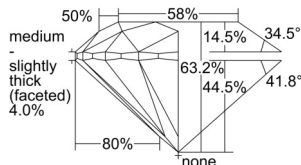

GIA®

FACSIMILE

GIA REPORT 2504560643

Verify this report at GIA.edu

GIA NATURAL DIAMOND DOSSIER®

October 03, 2024
GIA Report Number 2504560643
Shape and Cutting Style ..... Round Brilliant
Measurements ..... 5.45 - 5.48 x 3.45 mm

GRADING RESULTS

Carat Weight ..... 0.63 carat
Color Grade L
Clarity Grade VS2
Cut Grade ..... Excellent

ADDITIONAL GRADING INFORMATION

Polish ..... Excellent
Symmetry ..... Excellent
Fluorescence ..... None
Clarity Characteristics ..... Crystal
Inscription(s): GIA 2504560643

PROPORTIONS

Profile to actual proportions

GRADING SCALES

GIA COLOR SCALE

COLORESS	D
	E
	F
	G
	H
	I
	J
NEAR COLORESS	K
	L
FAIN	M
	N
	O
	P
	Q
VERY LIGHT	R
	S
	T
	U
	V
	W
	X
	Y
LIGHT	Z

GIA CLARITY SCALE

FLAWLESS	INTERNAL FLAWLESS	
		FLAWLESS
VERY VERY SLIGHTLY INCLUDED	VVS₁	
	VVS₂	
VERY SLIGHTLY INCLUDED	VS₁	
	VS₂	
SLIGHTLY INCLUDED	SI₁	
	SI₂	
INCLUDED	I₁	
	I₂	
	I₃	

GIA CUT SCALE

EXCELLENT
VERY GOOD
GOOD
FAIR
POOR