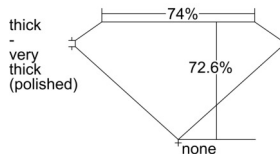

GIA®

FACSIMILE

GIA REPORT 2504565046

Verify this report at GIA.edu

GIA NATURAL DIAMOND DOSSIER®

October 04, 2024
GIA Report Number 2504565046
Shape and Cutting Style ..... Square Modified Brilliant
Measurements ..... 4.36 x 4.36 x 3.16 mm

GRADING RESULTS

Carat Weight ..... 0.53 carat
Color Grade ..... G
Clarity Grade VS1

ADDITIONAL GRADING INFORMATION

Polish ..... Excellent
Symmetry ..... Very Good
Fluorescence ..... None
Clarity Characteristics..... Cloud, Needle, Pinpoint
Inscription(s): GIA 2504565046

PROPORTIONS

Profile not to actual proportions

GRADING SCALES

GIA COLOR SCALE		GIA CLARITY SCALE			
COLORLESS	D	VERY VERY SLIGHTLY INCLUDED	FLAWLESS		
	E		INTERNALLY FLAWLESS		
	F	VERY SLIGHTLY INCLUDED	VVS₁		
	G		VVS₂		
	H		VS₁		
	NEAR COLORLESS	I	SLIGHTLY INCLUDED	VS₂	
		J		SI₁	
		FAINT	K	INCLUDED	SI₂
			L		I₁
			M		I₂
VERT LIGHT	N	LIGHT	I₃		
	O				
	P				
	Q				
	R