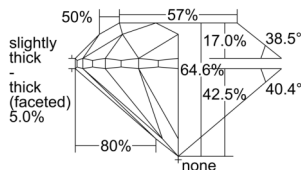

GIA®

FACSIMILE

GIA REPORT 2504571786

Verify this report at GIA.edu

GIA NATURAL DIAMOND DOSSIER®

October 08, 2024
GIA Report Number 2504571786
Shape and Cutting Style ..... Round Brilliant
Measurements ..... 5.98 - 6.03 x 3.88 mm

GRADING RESULTS

Carat Weight ..... 0.90 carat
Color Grade I
Clarity Grade S11
Cut Grade ..... Very Good

ADDITIONAL GRADING INFORMATION

Polish ..... Excellent
Symmetry ..... Very Good
Fluorescence ..... Faint
Clarity Characteristics ..... Crystal, Feather
Inscription(s): GIA 2504571786

PROPORTIONS

Profile to actual proportions

GRADING SCALES

GIA COLOR SCALE	GIA CLARITY SCALE	GIA CUT SCALE	
D	FLAWLESS	EXCELLENT	
E	INTERNALLY FLAWLESS		
F		VVS₁	VERY GOOD
G	VVS₂		
H	VS₁	GOOD	
I	VS₂		
J	S1₁	FAIR	
K	S1₂		
L	I₁	POOR	
M	I₂		
N	I₃		
O			
P			
Q			
R			
S			
T			
U			
V			
W			
X			
Y			
Z