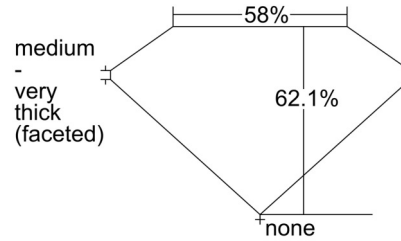

PROPORTIONS

Profile not to actual proportions