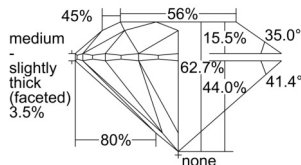

GIA®

FACSIMILE

GIA REPORT 2504574372

Verify this report at GIA.edu

GIA NATURAL DIAMOND DOSSIER®

October 04, 2024
GIA Report Number 2504574372
Shape and Cutting Style ..... Round Brilliant
Measurements ..... 5.06 - 5.10 x 3.19 mm

GRADING RESULTS

Carat Weight ..... 0.50 carat
Color Grade ..... D
Clarity Grade S11
Cut Grade ..... Excellent

ADDITIONAL GRADING INFORMATION

Polish ..... Excellent
Symmetry ..... Excellent
Fluorescence ..... None
Clarity Characteristics ..... Cloud, Crystal
Inscription(s): GIA 2504574372

PROPORTIONS

Profile to actual proportions