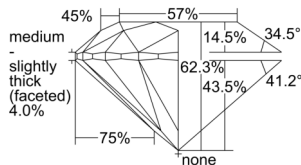

GIA®

FACSIMILE

GIA REPORT 2504575844

Verify this report at GIA.edu

GIA NATURAL DIAMOND DOSSIER®

October 08, 2024
GIA Report Number 2504575844
Shape and Cutting Style ..... Round Brilliant
Measurements ..... 4.29 - 4.31 x 2.68 mm

GRADING RESULTS

Carat Weight ..... 0.30 carat
Color Grade ..... D
Clarity Grade SI2
Cut Grade ..... Excellent

ADDITIONAL GRADING INFORMATION

Polish ..... Excellent
Symmetry ..... Excellent
Fluorescence ..... Faint
Clarity Characteristics ..... Cloud
Inscription(s): GIA 2504575844

PROPORTIONS

Profile to actual proportions

GRADING SCALES

GIA COLOR SCALE	GIA CLARITY SCALE	GIA CUT SCALE	
D	FLAWLESS	EXCELLENT	
E	INTERNALLY FLAWLESS		
F		VVS₁	VERY GOOD
G	VVS₂		
H	VS₁	GOOD	
I	VS₂		
J	SI₁	FAIR	
K	SI₂		
L	I₁	POOR	
M	I₂		
N	I₃		
O			
P			
Q			
R			
S			
T			
U			
V			
W			
X			
Y			
Z