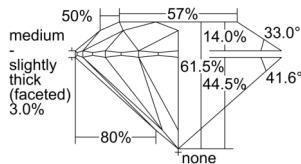

GIA®

FACSIMILE

GIA REPORT 2504578463

Verify this report at GIA.edu

GIA NATURAL DIAMOND DOSSIER®

October 07, 2024
GIA Report Number 2504578463
Shape and Cutting Style ..... Round Brilliant
Measurements ..... 4.33 - 4.36 x 2.67 mm

GRADING RESULTS

Carat Weight ..... 0.30 carat
Color Grade L
Clarity Grade VVS1
Cut Grade ..... Excellent

ADDITIONAL GRADING INFORMATION

Polish ..... Excellent
Symmetry ..... Excellent
Fluorescence ..... Faint
Clarity Characteristics..... Pinpoint, Internal Graining, Feather
Inscription(s): GIA 2504578463

PROPORTIONS

Profile to actual proportions

GRADING SCALES

GIA COLOR SCALE	GIA CLARITY SCALE	GIA CUT SCALE	
D	FLAWLESS	EXCELLENT	
E	INTERNALLY FLAWLESS		
F		VVS₁	VERY GOOD
G	VVS₂		
H	VS₁	GOOD	
I	VS₂		
J	SI₁	FAIR	
K	SI₂		
L	I₁	POOR	
M	I₂		
N	I₃		
O			
P			
Q			
R			
S			
T			
U			
V			
W			
X			
Y			
Z