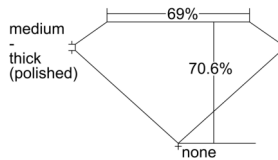

GIA®

FACSIMILE

GIA REPORT 2504579932

Verify this report at GIA.edu

GIA NATURAL DIAMOND DOSSIER®

October 07, 2024
GIA Report Number 2504579932
Shape and Cutting Style ..... Square Modified Brilliant
Measurements ..... 4.46 x 4.37 x 3.09 mm

GRADING RESULTS

Carat Weight ..... 0.50 carat
Color Grade ..... F
Clarity Grade VS2

ADDITIONAL GRADING INFORMATION

Polish ..... Excellent
Symmetry ..... Very Good
Fluorescence ..... None
Clarity Characteristics ..... Cloud
Inscription(s): GIA 2504579932

PROPORTIONS

Profile not to actual proportions

GRADING SCALES

GIA COLOR SCALE		GIA CLARITY SCALE			
COLORLESS	D	VERY VERY SLIGHTLY INCLUDED	FLAWLESS		
	E		INTERNALLY FLAWLESS		
	F	VERY SLIGHTLY INCLUDED	VVS₁		
	G		VVS₂		
	H		VS₁		
	NEAR COLORLESS	I	SLIGHTLY INCLUDED	VS₂	
		J		SI₁	
		FAINT	K	INCLUDED	SI₂
			L		I₁
			M		I₂
VERT LIGHT	N	LIGHT	I₃		
	O				
	P				
	Q				
	R