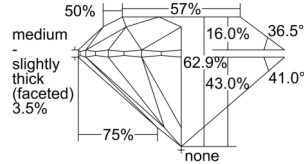

GIA®

FACSIMILE

GIA REPORT 2504584250

Verify this report at GIA.edu

GIA NATURAL DIAMOND DOSSIER®

October 08, 2024
GIA Report Number 2504584250
Shape and Cutting Style ..... Round Brilliant
Measurements ..... 4.29 - 4.32 x 2.71 mm

GRADING RESULTS

Carat Weight ..... 0.31 carat
Color Grade ..... F
Clarity Grade S11
Cut Grade ..... Excellent

ADDITIONAL GRADING INFORMATION

Polish ..... Excellent
Symmetry ..... Excellent
Fluorescence ..... None
Clarity Characteristics ..... Crystal, Cloud
Inscription(s): GIA 2504584250

PROPORTIONS

Profile to actual proportions

GRADING SCALES

GIA COLOR SCALE	GIA CLARITY SCALE	GIA CUT SCALE	
D	FLAWLESS	EXCELLENT	
E	INTERNALLY FLAWLESS		
F		VVS₁	VERY GOOD
G	VVS₂		
H	VS₁	GOOD	
I	VS₂		
J	S1₁	FAIR	
K	S1₂		
L	I₁	POOR	
M	I₂		
N	I₃		
O			
P			
Q			
R			
S			
T			
U			
V			
W			
X			
Y			
Z