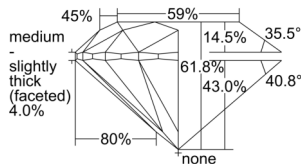

GIA®

FACSIMILE

GIA REPORT 2504584385

Verify this report at GIA.edu

GIA NATURAL DIAMOND DOSSIER®

October 07, 2024
GIA Report Number 2504584385
Shape and Cutting Style ..... Round Brilliant
Measurements ..... 4.93 - 4.96 x 3.06 mm

GRADING RESULTS

Carat Weight ..... 0.46 carat
Color Grade ..... D
Clarity Grade S11
Cut Grade ..... Excellent

ADDITIONAL GRADING INFORMATION

Polish ..... Excellent
Symmetry ..... Excellent
Fluorescence ..... None
Clarity Characteristics ..... Crystal
Inscription(s): GIA 2504584385

PROPORTIONS

Profile to actual proportions

GRADING SCALES

GIA COLOR SCALE	GIA CLARITY SCALE	GIA CUT SCALE	
D	FLAWLESS	EXCELLENT	
E	INTERNALLY FLAWLESS		
F		VVS₁	VERY GOOD
G	VVS₂		
H	VS₁	GOOD	
I	VS₂		
J	S1₁	FAIR	
K	S1₂		
L	I₁	POOR	
M	I₂		
N	I₃		
O			
P			
Q			
R			
S			
T			
U			
V			
W			
X			
Y			
Z