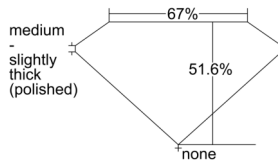

GIA®

FACSIMILE

GIA REPORT 2504587454

Verify this report at GIA.edu

GIA NATURAL DIAMOND DOSSIER®

October 08, 2024
GIA Report Number 2504587454
Shape and Cutting Style ..... Modified Kite Step Cut
Measurements ..... 9.59 x 4.52 x 2.33 mm

GRADING RESULTS

Carat Weight ..... 0.65 carat
Color Grade ..... D
Clarity Grade ..... Internally Flawless

ADDITIONAL GRADING INFORMATION

Polish ..... Excellent
Symmetry ..... Excellent
Fluorescence ..... None
Clarity Characteristics ..... Minor Details of Polish
Inspection(s): GIA 2504587454

PROPORTIONS

Profile not to actual proportions

GRADING SCALES

GIA COLOR SCALE		GIA CLARITY SCALE			
COLORLESS	D	VERY VERY SLIGHTLY INCLUDED	FLAWLESS		
	E		INTERNALLY FLAWLESS		
	F	VERY SLIGHTLY INCLUDED	VVS₁		
	G		VVS₂		
	H		VS₁		
	NEAR COLORLESS	I	SLIGHTLY INCLUDED	VS₂	
		J		SI₁	
		FAINT	K	INCLUDED	SI₂
			L		I₁
			M		I₂
VERT LIGHT	N	LIGHT	I₃		
	O				
	P				
	Q				
	R