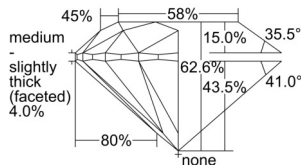

GIA®

FACSIMILE

GIA REPORT 2504587836

Verify this report at GIA.edu

GIA NATURAL DIAMOND DOSSIER®

October 07, 2024
GIA Report Number 2504587836
Shape and Cutting Style ..... Round Brilliant
Measurements ..... 4.69 - 4.71 x 2.94 mm

GRADING RESULTS

Carat Weight ..... 0.40 carat
Color Grade ..... E
Clarity Grade VS2
Cut Grade ..... Excellent

ADDITIONAL GRADING INFORMATION

Polish ..... Excellent
Symmetry ..... Excellent
Fluorescence ..... None
Clarity Characteristics ..... Cloud, Crystal
Inscription(s): GIA 2504587836

PROPORTIONS

Profile to actual proportions

GRADING SCALES

GIA COLOR SCALE	GIA CLARITY SCALE	GIA CUT SCALE
D	FLAWLESS	EXCELLENT
E	INTERNALLY FLAWLESS	
F	VVS₁	VERY GOOD
G		
H	VS₁	GOOD
I		
J	VS₂	FAIR
K		
L	SI₁	POOR
M		
N	I₁	
O		
P	I₂	
Q		
R	I₃	
S		
T		
U		
V		
W		
X		
Y		
Z