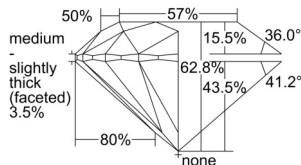

GIA®

FACSIMILE

GIA REPORT 2504587921

Verify this report at GIA.edu

GIA NATURAL DIAMOND DOSSIER®

October 15, 2024
GIA Report Number 2504587921
Shape and Cutting Style ..... Round Brilliant
Measurements ..... 4.26 - 4.28 x 2.68 mm

GRADING RESULTS

Carat Weight ..... 0.30 carat
Color Grade ..... H
Clarity Grade S11
Cut Grade ..... Excellent

ADDITIONAL GRADING INFORMATION

Polish ..... Excellent
Symmetry ..... Excellent
Fluorescence ..... None
Clarity Characteristics ..... Crystal
Inscription(s): GIA 2504587921

PROPORTIONS

Profile to actual proportions

GRADING SCALES

GIA COLOR SCALE	GIA CLARITY SCALE	GIA CUT SCALE	
D	FLAWLESS	EXCELLENT	
E	INTERNALLY FLAWLESS		
F		VVS₁	VERY GOOD
G	VVS₂		
H	VS₁	GOOD	
I	VS₂		
J	S1₁	FAIR	
K	S1₂		
L	I₁	POOR	
M	I₂		
N	I₃		
O			
P			
Q			
R			
S			
T			
U			
V			
W			
X			
Y			
Z