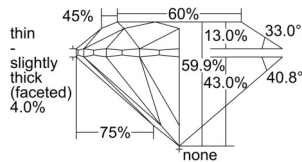

GIA®

FACSIMILE

GIA REPORT 2504591084

Verify this report at GIA.edu

GIA NATURAL DIAMOND DOSSIER®

October 08, 2024
GIA Report Number 2504591084
Shape and Cutting Style ..... Round Brilliant
Measurements ..... 3.65 - 3.67 x 2.20 mm

GRADING RESULTS

Carat Weight ..... 0.18 carat
Color Grade ..... F
Clarity Grade VS2
Cut Grade ..... Excellent

ADDITIONAL GRADING INFORMATION

Polish ..... Excellent
Symmetry ..... Excellent
Fluorescence ..... None
Clarity Characteristics..... Crystal, Indented Natural
Inscription(s): GIA 2504591084

PROPORTIONS

Profile to actual proportions

GRADING SCALES

GIA COLOR SCALE	GIA CLARITY SCALE	GIA CUT SCALE	
D	FLAWLESS	EXCELLENT	
E	INTERNALLY FLAWLESS		
F		VVS₁	VERY GOOD
G	VVS₂		
H	VS₁	GOOD	
I	VS₂		
J	SI₁	FAIR	
K	SI₂		
L	I₁	POOR	
M	I₂		
N	I₃		
O			
P			
Q			
R			
S			
T			
U			
V			
W			
X			
Y			
Z