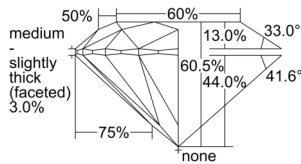

GIA®

FACSIMILE

GIA REPORT 2504594271

Verify this report at GIA.edu

GIA NATURAL DIAMOND DOSSIER®

October 09, 2024
GIA Report Number 2504594271
Shape and Cutting Style ..... Round Brilliant
Measurements ..... 4.76 - 4.79 x 2.89 mm

GRADING RESULTS

Carat Weight ..... 0.40 carat
Color Grade ..... F
Clarity Grade VS1
Cut Grade ..... Excellent

ADDITIONAL GRADING INFORMATION

Polish ..... Excellent
Symmetry ..... Excellent
Fluorescence ..... None
Clarity Characteristics..... Crystal, Feather, Needle, Pinpoint
Inscription(s): GIA 2504594271

PROPORTIONS

Profile to actual proportions

GRADING SCALES

GIA COLOR SCALE	GIA CLARITY SCALE	GIA CUT SCALE
COLOURLESS	FLAWLESS	EXCELLENT
D	FLAWLESS	
E	FLAWLESS	VERY GOOD
F	FLAWLESS	
G	FLAWLESS	GOOD
H	FLAWLESS	
I	VVS₁	FAIR
J	VVS₂	
K	VS₁	POOR
L	VS₂	
M	SI₁	
N	SI₂	
O	I₁	
P	I₂	
Q	I₃	
R		
S		
T		
U		
V		
W		
X		
Y		
Z