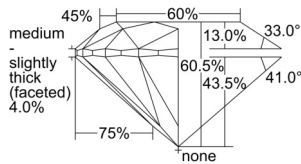

GIA®

FACSIMILE

GIA REPORT 2504597961

Verify this report at GIA.edu

GIA NATURAL DIAMOND DOSSIER®

October 08, 2024
GIA Report Number 2504597961
Shape and Cutting Style ..... Round Brilliant
Measurements ..... 5.13 - 5.17 x 3.12 mm

GRADING RESULTS

Carat Weight ..... 0.51 carat
Color Grade ..... G
Clarity Grade VS1
Cut Grade ..... Excellent

ADDITIONAL GRADING INFORMATION

Polish ..... Excellent
Symmetry ..... Excellent
Fluorescence ..... None
Clarity Characteristics ..... Cloud, Pinpoint
Inscription(s): GIA 2504597961

PROPORTIONS

Profile to actual proportions

GRADING SCALES

GIA COLOR SCALE	GIA CLARITY SCALE	GIA CUT SCALE	
D	FLAWLESS	EXCELLENT	
E	INTERNALLY FLAWLESS		
F		VVS₁	VERY GOOD
G	VVS₂		
H	VS₁	GOOD	
I	VS₂		
J	SI₁	FAIR	
K	SI₂		
L	I₁	POOR	
M	I₂		
N	I₃		
O			
P			
Q			
R			
S			
T			
U			
V			
W			
X			
Y			
Z