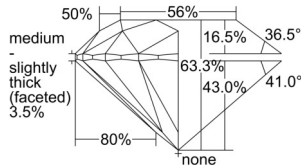

GIA®

FACSIMILE

GIA REPORT 2504598782

Verify this report at GIA.edu

GIA NATURAL DIAMOND DOSSIER®

October 08, 2024
GIA Report Number 2504598782
Shape and Cutting Style ..... Round Brilliant
Measurements ..... 6.11 - 6.14 x 3.88 mm

GRADING RESULTS

Carat Weight ..... 0.90 carat
Color Grade ..... E
Clarity Grade VS2
Cut Grade ..... Excellent

ADDITIONAL GRADING INFORMATION

Polish ..... Excellent
Symmetry ..... Excellent
Fluorescence ..... None
Clarity Characteristics..... Cloud, Feather, Crystal, Needle
Inscription(s): GIA 2504598782

PROPORTIONS

Profile to actual proportions

GRADING SCALES

GIA COLOR SCALE

COLOREDNESS	D
	E
	F
	G
	H
	I
	J
NEAR COLORLESS	K
	L
Faint	M
	N
	O
	P
	Q
	R
	S
	T
	U
	V
	W
	X
	Y
Light	Z

GIA CLARITY SCALE

FLAWLESS	VERY VERY SLIGHTLY INCLUDED	VS₁	VS₂	SI₁	SI₂	I₁	I₂	I₃	
									FLAWLESS
INTERNALLY FLAWLESS	VERY SLIGHTLY INCLUDED								

GIA CUT SCALE

EXCELLENT
VERY GOOD
GOOD
FAIR
POOR