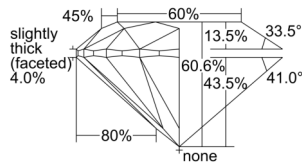

GIA®

FACSIMILE

GIA REPORT 2504604479

Verify this report at GIA.edu

GIA NATURAL DIAMOND DOSSIER®

October 09, 2024
GIA Report Number 2504604479
Shape and Cutting Style ..... Round Brilliant
Measurements ..... 5.11 - 5.13 x 3.10 mm

GRADING RESULTS

Carat Weight ..... 0.50 carat
Color Grade ..... G
Clarity Grade VS1
Cut Grade ..... Excellent

ADDITIONAL GRADING INFORMATION

Polish ..... Excellent
Symmetry ..... Excellent
Fluorescence ..... None
Clarity Characteristics ..... Crystal
Inscription(s): GIA 2504604479

PROPORTIONS

Profile to actual proportions

GRADING SCALES

GIA COLOR SCALE	GIA CLARITY SCALE	GIA CUT SCALE	
D	FLAWLESS	EXCELLENT	
E	INTERNALLY FLAWLESS		
F		VVS₁	VERY GOOD
G	VVS₂		
H	VS₁	GOOD	
I	VS₂		
J	SI₁	FAIR	
K	SI₂		
L	I₁	POOR	
M	I₂		
N	I₃		
O			
P			
Q			
R			
S			
T			
U			
V			
W			
X			
Y			
Z