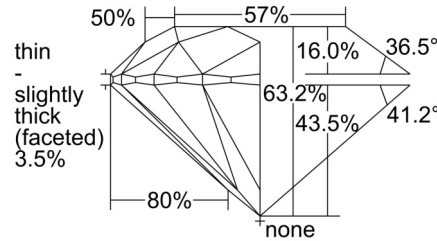

GIA NATURAL DIAMOND GRADING REPORT

October 10, 2024
 GIA Report Number 2504608274
 Shape and Cutting Style Round Brilliant
 Measurements 6.34 - 6.38 x 4.02 mm

GRADING RESULTS

Carat Weight 1.00 carat
 Color Grade L
 Clarity Grade SI1
 Cut Grade Excellent

ADDITIONAL GRADING INFORMATION

Polish Excellent
 Symmetry Excellent
 Fluorescence Faint
 Inscription(s): GIA 2504608274

PROPORTIONS

Profile to actual proportions

CLARITY CHARACTERISTICS

KEY TO SYMBOLS*

- Feather
- Cavity
- Pinpoint

* Red symbols denote internal characteristics (inclusions). Green or black symbols denote external characteristics (blemishes). Diagram is an approximate representation of the diamond, and symbols shown indicate type, position, and approximate size of clarity characteristics. All clarity characteristics may not be shown. Details of finish are not shown.