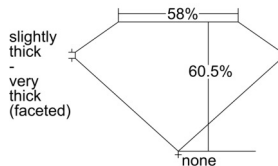

GIA®

FACSIMILE

GIA REPORT 2504619040

Verify this report at GIA.edu

GIA NATURAL DIAMOND DOSSIER®

October 09, 2024
GIA Report Number 2504619040
Shape and Cutting Style ..... Heart Brilliant
Measurements ..... 4.77 x 5.43 x 3.28 mm

GRADING RESULTS

Carat Weight ..... 0.51 carat
Color Grade ..... F
Clarity Grade VS1

ADDITIONAL GRADING INFORMATION

Polish ..... Excellent
Symmetry ..... Very Good
Fluorescence ..... None
Clarity Characteristics ..... Cloud
Inscription(s): GIA 2504619040

PROPORTIONS

Profile not to actual proportions

GRADING SCALES

GIA COLOR SCALE		GIA CLARITY SCALE			
COLORLESS	D	VERY VERY SLIGHTLY INCLUDED	FLAWLESS		
	E		INTERNALLY FLAWLESS		
	F	VERY SLIGHTLY INCLUDED	VS₁		
	G		VS₂		
	H		VS₁		
	NEAR COLORLESS	I	SLIGHTLY INCLUDED	VS₂	
		J		SI₁	
		FAINT	K	INCLUDED	SI₂
			L		I₁
			M		I₂
VERT LIGHT	N	LIGHT	I₃		
	O				
	P				
	Q				
	R				
	S				
	T				
LIGHT	U				
	V				
	W				
	X				
Y					
Z