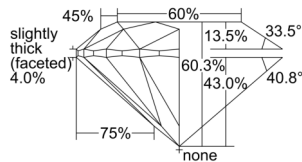

GIA®

FACSIMILE

GIA REPORT 2504626911

Verify this report at GIA.edu

GIA NATURAL DIAMOND DOSSIER®

October 11, 2024
GIA Report Number 2504626911
Shape and Cutting Style ..... Round Brilliant
Measurements ..... 4.36 - 4.39 x 2.64 mm

GRADING RESULTS

Carat Weight ..... 0.31 carat
Color Grade ..... G
Clarity Grade VS1
Cut Grade ..... Excellent

ADDITIONAL GRADING INFORMATION

Polish ..... Excellent
Symmetry ..... Excellent
Fluorescence ..... None
Clarity Characteristics ..... Cloud, Pinpoint
Inscription(s): GIA 2504626911

PROPORTIONS

Profile to actual proportions