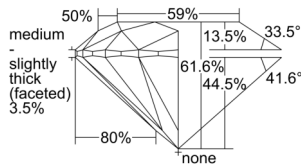

GIA®

FACSIMILE

GIA REPORT 2504637172

Verify this report at GIA.edu

GIA NATURAL DIAMOND DOSSIER®

October 11, 2024
GIA Report Number 2504637172
Shape and Cutting Style ..... Round Brilliant
Measurements ..... 5.93 - 5.97 x 3.67 mm

GRADING RESULTS

Carat Weight ..... 0.80 carat
Color Grade ..... H
Clarity Grade S11
Cut Grade ..... Excellent

ADDITIONAL GRADING INFORMATION

Polish ..... Excellent
Symmetry ..... Excellent
Fluorescence ..... None
Clarity Characteristics ..... Cloud, Feather, Crystal
Inscription(s): GIA 2504637172

PROPORTIONS

Profile to actual proportions