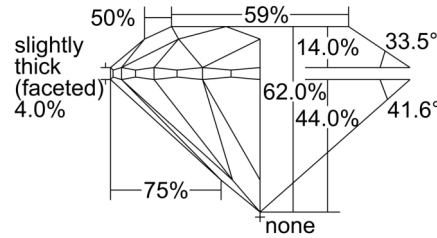

GIA NATURAL DIAMOND GRADING REPORT

October 16, 2024
 GIA Report Number 2504641605
 Shape and Cutting Style Round Brilliant
 Measurements 9.18 - 9.25 x 5.71 mm

GRADING RESULTS

Carat Weight 3.01 carat
 Color Grade I
 Clarity Grade SI1
 Cut Grade Excellent

ADDITIONAL GRADING INFORMATION

Polish Excellent
 Symmetry Excellent
 Fluorescence None
 Inscription(s): GIA 2504641605

PROPORTIONS

Profile to actual proportions

CLARITY CHARACTERISTICS

KEY TO SYMBOLS*

- Feather
- Needle
- Pinpoint

* Red symbols denote internal characteristics (inclusions). Green or black symbols denote external characteristics (blemishes). Diagram is an approximate representation of the diamond, and symbols shown indicate type, position, and approximate size of clarity characteristics. All clarity characteristics may not be shown. Details of finish are not shown.