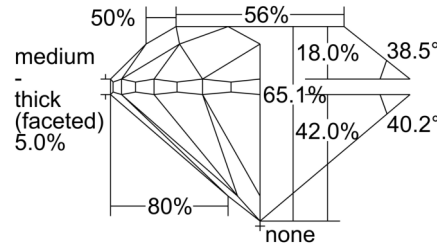

GIA NATURAL DIAMOND GRADING REPORT

October 15, 2024  
 GIA Report Number ..... 2504644071  
 Shape and Cutting Style ..... Round Brilliant  
 Measurements ..... 7.05 - 7.14 x 4.62 mm

GRADING RESULTS

Carat Weight ..... 1.50 carat  
 Color Grade ..... K  
 Clarity Grade ..... SI1  
 Cut Grade ..... Very Good

Profile to actual proportions

CLARITY CHARACTERISTICS

KEY TO SYMBOLS\*

- Feather
- Pinpoint
- Crystal
- Cloud
- Indented Natural
- Natural
- Needle
- Extra Facet

\* Red symbols denote internal characteristics (inclusions). Green or black symbols denote external characteristics (blemishes). Diagram is an approximate representation of the diamond, and symbols shown indicate type, position, and approximate size of clarity characteristics. All clarity characteristics may not be shown. Details of finish are not shown.