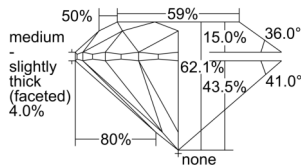

GIA®

FACSIMILE

GIA REPORT 2504655894

Verify this report at GIA.edu

GIA NATURAL DIAMOND DOSSIER®

October 16, 2024
GIA Report Number 2504655894
Shape and Cutting Style ..... Round Brilliant
Measurements ..... 5.66 - 5.68 x 3.52 mm

GRADING RESULTS

Carat Weight ..... 0.70 carat
Color Grade ..... G
Clarity Grade VS1
Cut Grade ..... Excellent

ADDITIONAL GRADING INFORMATION

Polish ..... Excellent
Symmetry ..... Excellent
Fluorescence ..... None
Clarity Characteristics..... Indented Natural, Pinpoint
Inscription(s): GIA 2504655894

PROPORTIONS

Profile to actual proportions

GRADING SCALES

GIA COLOR SCALE

COLORLESS	D
	E
	F
	G
	H
	I
	J
NEAR COLORLESS	K
	L
Faint	M
	N
	O
	P
Very Light	Q
	R
	S
	T
	U
	V
Light	W
	X
	Y
	Z

GIA CLARITY SCALE

FLAWLESS	VERY VERY SLIGHTLY INCLUDED	VS₁	VS₂	VS₁	SI₁	SI₂	I₁	I₂	I₃			
										VERY SLIGHTLY INCLUDED	SLIGHTLY INCLUDED	INCLUDED

GIA CUT SCALE

EXCELLENT
VERY GOOD
GOOD
FAIR
POOR