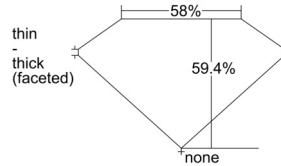

GIA®

FACSIMILE

GIA REPORT 2504656992

Verify this report at GIA.edu

GIA NATURAL DIAMOND DOSSIER®

October 16, 2024
GIA Report Number 2504656992
Shape and Cutting Style ..... Heart Brilliant
Measurements ..... 5.35 x 6.24 x 3.70 mm

GRADING RESULTS

Carat Weight ..... 0.71 carat
Color Grade ..... D
Clarity Grade VS1

ADDITIONAL GRADING INFORMATION

Polish ..... Excellent
Symmetry ..... Excellent
Fluorescence ..... None
Clarity Characteristics ..... Crystal, Feather, Needle
Inscription(s): GIA 2504656992

PROPORTIONS

Profile not to actual proportions

GRADING SCALES

GIA COLOR SCALE		GIA CLARITY SCALE			
COLORLESS	D	VERY VERY SLIGHTLY INCLUDED	FLAWLESS		
	E		INTERNALLY FLAWLESS		
	F	VERY SLIGHTLY INCLUDED	VVS₁		
	G		VVS₂		
	H		VS₁		
	NEAR COLORLESS	I	SLIGHTLY INCLUDED	VS₂	
		J		SI₁	
		FAINT	K	INCLUDED	SI₂
			L		I₁
			M		I₂
VERT LIGHT	N	LIGHT	I₃		
	O				
	P				
	Q				
	R