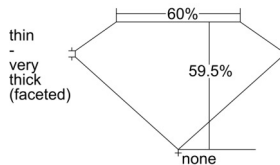

GIA®

FACSIMILE

GIA REPORT 2504658125

Verify this report at GIA.edu

GIA NATURAL DIAMOND DOSSIER®

October 15, 2024
GIA Report Number 2504658125
Shape and Cutting Style ..... Heart Brilliant
Measurements ..... 4.39 x 5.06 x 3.01 mm

GRADING RESULTS

Carat Weight ..... 0.40 carat
Color Grade ..... E
Clarity Grade VS2

ADDITIONAL GRADING INFORMATION

Polish ..... Excellent
Symmetry ..... Excellent
Fluorescence ..... None
Clarity Characteristics ..... Cloud, Crystal
Inscription(s): GIA 2504658125

PROPORTIONS

Profile not to actual proportions

GRADING SCALES

GIA COLOR SCALE		GIA CLARITY SCALE			
COLORLESS	D	VERY SLIGHTLY INCLUDED	FLAWLESS		
	E		INTERNALLY FLAWLESS		
	F		VVS₁		
	NEAR COLORLESS	G	VVS₂		
		H	VERY SLIGHTLY INCLUDED	VS₁	
		I		VS₂	
		FAINT	J	SLIGHTLY INCLUDED	SI₁
	K		SI₂		
	L		INCLUDED		I₁
	M			I₂	
N	I₃				
VERT LIGHT	O				
	P				
	Q				
	R				
	LIGHT	S			
		T			
		U			
		V			
	W				
	X				
	Y				
	Z