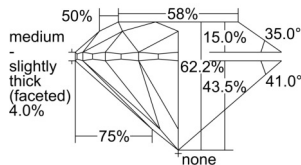

GIA®

FACSIMILE

GIA REPORT 2504659471

Verify this report at GIA.edu

GIA NATURAL DIAMOND DOSSIER®

October 15, 2024
GIA Report Number 2504659471
Shape and Cutting Style ..... Round Brilliant
Measurements ..... 5.36 - 5.39 x 3.34 mm

GRADING RESULTS

Carat Weight ..... 0.60 carat
Color Grade ..... J
Clarity Grade S11
Cut Grade ..... Excellent

ADDITIONAL GRADING INFORMATION

Polish ..... Excellent
Symmetry ..... Excellent
Fluorescence ..... Faint
Clarity Characteristics ..... Crystal, Cloud
Inscription(s): GIA 2504659471

PROPORTIONS

Profile to actual proportions

GRADING SCALES

GIA COLOR SCALE	GIA CLARITY SCALE	GIA CUT SCALE	
D	FLAWLESS	EXCELLENT	
E	INTERNALLY FLAWLESS		
F		VVS₁	VERY GOOD
G	VVS₂		
H	VS₁	GOOD	
I	VS₂		
J	S1₁	FAIR	
K	S1₂		
L	I₁	POOR	
M	I₂		
N	I₃		
O			
P			
Q			
R			
S			
T			
U			
V			
W			
X			
Y			
Z