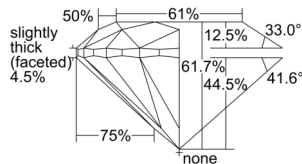

GIA®

FACSIMILE

GIA NATURAL DIAMOND DOSSIER®

October 26, 2024
GIA Report Number 2504757809
Shape and Cutting Style ..... Round Brilliant
Measurements ..... 4.76 - 4.80 x 2.95 mm

GRADING RESULTS

Carat Weight ..... 0.41 carat
Color Grade ..... D
Clarity Grade VVS1
Cut Grade ..... Excellent

ADDITIONAL GRADING INFORMATION

Polish ..... Excellent
Symmetry ..... Excellent
Fluorescence ..... None
Clarity Characteristics ..... Pinpoint
Inscription(s): GIA 2504757809

GIA REPORT 2504757809

Verify this report at GIA.edu

PROPORTIONS

Profile to actual proportions