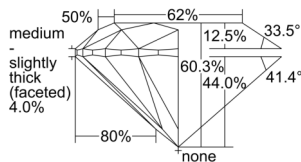

GIA®

FACSIMILE

GIA REPORT 2504793262

Verify this report at GIA.edu

GIA NATURAL DIAMOND DOSSIER®

November 05, 2024
GIA Report Number 2504793262
Shape and Cutting Style ..... Round Brilliant
Measurements ..... 5.71 - 5.76 x 3.46 mm

GRADING RESULTS

Carat Weight ..... 0.70 carat
Color Grade I
Clarity Grade S11
Cut Grade ..... Excellent

ADDITIONAL GRADING INFORMATION

Polish ..... Excellent
Symmetry ..... Excellent
Fluorescence ..... Faint
Clarity Characteristics ..... Knot, Crystal, Feather
Inspection(s): GIA 2504793262

PROPORTIONS

Profile to actual proportions

GRADING SCALES

GIA COLOR SCALE	GIA CLARITY SCALE	GIA CUT SCALE	
D	FLAWLESS	EXCELLENT	
E	INTERNALLY FLAWLESS		
F		VVS₁	VERY GOOD
G	VVS₂		
H	VS₁	GOOD	
I	VS₂		
J	S1₁	FAIR	
K	S1₂		
L	I₁	POOR	
M	I₂		
N	I₃		
O			
P			
Q			
R			
S			
T			
U			
V			
W			
X			
Y			
Z