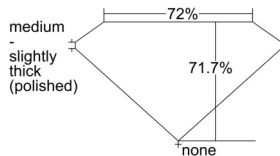

GIA®

FACSIMILE

GIA REPORT 2504808084

Verify this report at GIA.edu

GIA NATURAL DIAMOND DOSSIER®

November 06, 2024
GIA Report Number 2504808084
Shape and Cutting Style ..... Square Modified Brilliant
Measurements ..... 4.68 x 4.67 x 3.35 mm

GRADING RESULTS

Carat Weight ..... 0.61 carat
Color Grade ..... G
Clarity Grade VS1

ADDITIONAL GRADING INFORMATION

Polish ..... Excellent
Symmetry ..... Very Good
Fluorescence ..... None
Clarity Characteristics..... Cloud, Feather, Needle, Pinpoint
Inscription(s): GIA 2504808084

PROPORTIONS

Profile not to actual proportions

GRADING SCALES

GIA COLOR SCALE		GIA CLARITY SCALE		
NEAR COLORLESS	D	VERY VERY SLIGHTLY INCLUDED	FLAWLESS	
	E		INTERNALLY FLAWLESS	
	F		VVS₁	
	FANT	G	VERY SLIGHTLY INCLUDED	VVS₂
		H		VS₁
		I	SLIGHTLY INCLUDED	VS₂
		J		SI₁
		K		SI₂
	LIGHT	L	INCLUDED	I₁
		M		I₂
N		I₃		
O				
P				
Q				
R