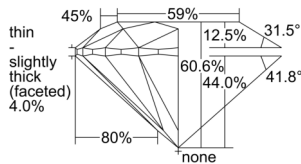

GIA®

FACSIMILE

GIA REPORT 2504813376

Verify this report at GIA.edu

GIA NATURAL DIAMOND DOSSIER®

November 06, 2024
GIA Report Number 2504813376
Shape and Cutting Style ..... Round Brilliant
Measurements ..... 3.73 - 3.76 x 2.27 mm

GRADING RESULTS

Carat Weight ..... 0.19 carat
Color Grade ..... E
Clarity Grade VVS1
Cut Grade ..... Excellent

ADDITIONAL GRADING INFORMATION

Polish ..... Excellent
Symmetry ..... Excellent
Fluorescence ..... None
Clarity Characteristics ..... Cloud, Pinpoint
Inscription(s): GIA 2504813376

PROPORTIONS

GRADING SCALES

GIA COLOR SCALE	GIA CLARITY SCALE	GIA CUT SCALE	
D	FLAWLESS	EXCELLENT	
E	INTERNALLY FLAWLESS		
F		VVS₁	VERY GOOD
G	VVS₂		
H	VS₁	GOOD	
I	VS₂		
J	SI₁	FAIR	
K	SI₂		
L	I₁	POOR	
M	I₂		
N	I₃		
O			
P			
Q			
R			
S			
T			
U			
V			
W			
X			
Y			
Z