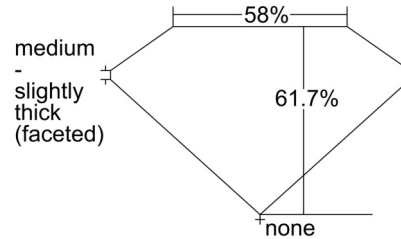

GIA NATURAL DIAMOND GRADING REPORT

November 18, 2024
 GIA Report Number 2504841444
 Shape and Cutting Style Oval Brilliant
 Measurements 13.02 x 8.92 x 5.51 mm

GRADING RESULTS

Carat Weight 4.01 carat
 Color Grade E
 Clarity Grade VS1

Profile not to actual proportions

CLARITY CHARACTERISTICS

KEY TO SYMBOLS*

- Feather
- Pinpoint

* Red symbols denote internal characteristics (inclusions). Green or black symbols denote external characteristics (blemishes). Diagram is an approximate representation of the diamond, and symbols shown indicate type, position, and approximate size of clarity characteristics. All clarity characteristics may not be shown. Details of finish are not shown.