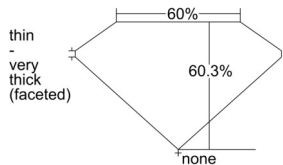

GIA®

FACSIMILE

GIA REPORT 2504918247

Verify this report at GIA.edu

GIA NATURAL DIAMOND DOSSIER®

November 29, 2024
GIA Report Number 2504918247
Shape and Cutting Style ..... Heart Brilliant
Measurements ..... 4.60 x 5.47 x 3.30 mm

GRADING RESULTS

Carat Weight ..... 0.50 carat
Color Grade ..... G
Clarity Grade VS2

ADDITIONAL GRADING INFORMATION

Polish ..... Excellent
Symmetry ..... Excellent
Fluorescence ..... None
Clarity Characteristics ..... Feather, Cloud
Inscription(s): GIA 2504918247

PROPORTIONS

Profile not to actual proportions

GRADING SCALES

GIA COLOR SCALE		GIA CLARITY SCALE			
COLORLESS	D	VERY VERY SLIGHTLY INCLUDED	FLAWLESS		
	E		INTERNALLY FLAWLESS		
	F	VERY SLIGHTLY INCLUDED	VVS₁		
	G		VVS₂		
	H		VS₁		
	NEAR COLORLESS	I	SLIGHTLY INCLUDED	VS₂	
		J		SI₁	
		FAINT	K	INCLUDED	SI₂
			L		I₁
			M		I₂
VERT LIGHT	N	INCLUDED	I₃		
	O				
	P				
	Q				
	R				
LIGHT	S				
	T				
	U				
	V				
	W				
	X				
	Y				
	Z