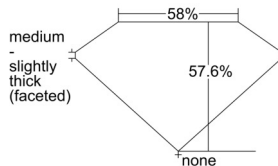

GIA®

FACSIMILE

GIA REPORT 2504939014

Verify this report at GIA.edu

GIA NATURAL DIAMOND DOSSIER®

December 04, 2024
GIA Report Number 2504939014
Shape and Cutting Style ..... Heart Brilliant
Measurements ..... 4.10 x 4.71 x 2.71 mm

GRADING RESULTS

Carat Weight ..... 0.31 carat
Color Grade ..... E
Clarity Grade VVS2

ADDITIONAL GRADING INFORMATION

Polish ..... Excellent
Symmetry ..... Excellent
Fluorescence ..... None
Clarity Characteristics ..... Pinpoint, Cloud
Inscription(s): GIA 2504939014

PROPORTIONS

Profile not to actual proportions

GRADING SCALES

GIA COLOR SCALE		GIA CLARITY SCALE			
COLORLESS	D	VERY VERY SLIGHTLY INCLUDED	FLAWLESS		
	E		INTERNALLY FLAWLESS		
	F	VERY SLIGHTLY INCLUDED	VVS₁		
	G		VVS₂		
	H		VS₁		
	NEAR COLORLESS	I	SLIGHTLY INCLUDED	VS₂	
		J		SI₁	
		FAINT	K	INCLUDED	SI₂
			L		I₁
			M		I₂
VERTICALLY LIGHT	N	INCLUDED	I₃		
	O				
	P				
	Q				
	R				
LIGHT	S				
	T				
	U				
	V				
	W				
X					
Y					
Z