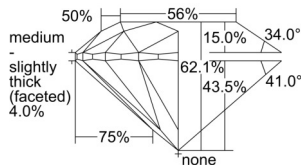

GIA®

FACSIMILE

GIA REPORT 2504953476

Verify this report at GIA.edu

GIA NATURAL DIAMOND DOSSIER®

December 09, 2024
GIA Report Number 2504953476
Shape and Cutting Style ..... Round Brilliant
Measurements ..... 4.74 - 4.78 x 2.96 mm

GRADING RESULTS

Carat Weight ..... 0.41 carat
Color Grade ..... D
Clarity Grade S11
Cut Grade ..... Excellent

ADDITIONAL GRADING INFORMATION

Polish ..... Excellent
Symmetry ..... Excellent
Fluorescence ..... Faint
Clarity Characteristics ..... Crystal
Inscription(s): GIA 2504953476

PROPORTIONS

Profile to actual proportions

GRADING SCALES

GIA COLOR SCALE	GIA CLARITY SCALE	GIA CUT SCALE	
D	FLAWLESS	EXCELLENT	
E	INTERNALLY FLAWLESS		
F		VVS₁	VERY GOOD
G	VVS₂		
H	VS₁	GOOD	
I	VS₂		
J	S1₁	FAIR	
K	S1₂		
L	I₁	POOR	
M	I₂		
N	I₃		
O			
P			
Q			
R			
S			
T			
U			
V			
W			
X			
Y			
Z