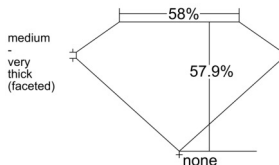

GIA®

FACSIMILE

GIA REPORT 2504999545

Verify this report at GIA.edu

GIA NATURAL DIAMOND DOSSIER®

December 17, 2024
GIA Report Number 2504999545
Shape and Cutting Style ..... Heart Brilliant
Measurements ..... 4.86 x 5.62 x 3.26 mm

GRADING RESULTS

Carat Weight ..... 0.51 carat
Color Grade ..... G
Clarity Grade VS1

ADDITIONAL GRADING INFORMATION

Polish ..... Excellent
Symmetry ..... Very Good
Fluorescence ..... None
Clarity Characteristics..... Crystal, Feather, Cloud, Pinpoint
Inscription(s): GIA 2504999545

PROPORTIONS

Profile not to actual proportions

GRADING SCALES

GIA COLOR SCALE		GIA CLARITY SCALE			
COLORLESS	D	VERY VERY SLIGHTLY INCLUDED	FLAWLESS		
	E		INTERNALLY FLAWLESS		
	F	VERY SLIGHTLY INCLUDED	VVS₁		
	G		VVS₂		
	H		VS₁		
	NEAR COLORLESS	I	SLIGHTLY INCLUDED	VS₂	
		J		SI₁	
		FAINT	K	INCLUDED	SI₂
			L		I₁
			M		I₂
VERT LIGHT	N	LIGHT	I₃		
	O				
	P				
	Q				
	R