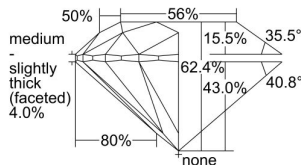

GIA®

FACSIMILE

GIA REPORT 2506003124

Verify this report at GIA.edu

GIA NATURAL DIAMOND DOSSIER®

July 24, 2024
GIA Report Number 2506003124
Shape and Cutting Style ..... Round Brilliant
Measurements ..... 4.49 - 4.52 x 2.81 mm

GRADING RESULTS

Carat Weight ..... 0.35 carat
Color Grade ..... E
Clarity Grade S11
Cut Grade ..... Excellent

ADDITIONAL GRADING INFORMATION

Polish ..... Excellent
Symmetry ..... Excellent
Fluorescence ..... None
Clarity Characteristics ..... Crystal, Cloud
Inscription(s): GIA 2506003124

PROPORTIONS

Profile to actual proportions

GRADING SCALES

GIA COLOR SCALE	GIA CLARITY SCALE	GIA CUT SCALE	
D	FLAWLESS	EXCELLENT	
E	INTERNALLY FLAWLESS		
F		VVS₁	VERY GOOD
G	VVS₂		
H	VS₁	GOOD	
I	VS₂		
J	S1₁	FAIR	
K	S1₂		
L	I₁	POOR	
M	I₂		
N	I₃		
O			
P			
Q			
R			
S			
T			
U			
V			
W			
X			
Y			
Z