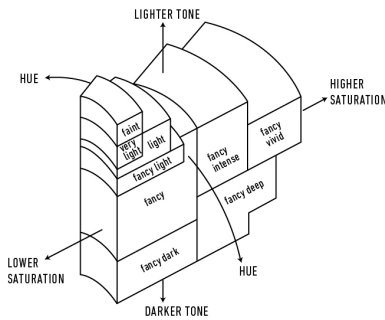

Carat Weight ..... 1.01 carat  
 Color Grade ..... Fancy Brown-Orange  
 Color Origin ..... Natural  
 Color Distribution ..... Even  
 Clarity Grade ..... SI1  
 Proportions:

Profile not to actual proportions

Polish ..... Excellent  
 Symmetry ..... Very Good  
 Fluorescence ..... Faint  
 Inscription(s): GIA 2506012278

Comments: Clouds are not shown. Internal graining is not shown.

ADDITIONAL INFORMATION

GIA COLORED DIAMOND SCALE

Illustration of GIA fancy color grade interrelationships

GIA CLARITY SCALE

FLAWLESS
INTERNALLY FLAWLESS
VVS <sub>1</sub>
VVS <sub>2</sub>
VS <sub>1</sub>
VS <sub>2</sub>
SI <sub>1</sub>
SI <sub>2</sub>
I <sub>1</sub>
I <sub>2</sub>
I <sub>3</sub>

CLARITY CHARACTERISTICS

KEY TO SYMBOLS\*

- Crystal
- ~ Feather
- ∧ Indented Natural
- ∧ Extra Facet

\* Red symbols denote internal characteristics (inclusions). Green or black symbols denote external characteristics (blemishes). Diagram is an approximate representation of the diamond, and symbols shown indicate type, position, and approximate size of clarity characteristics. All clarity characteristics may not be shown. Details of finish are not shown.