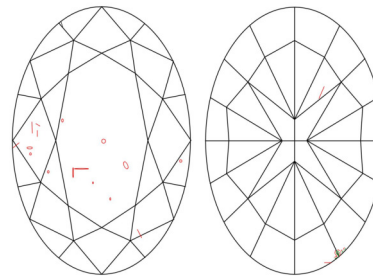

Carat Weight ..... 1.01 carat  
 Color Grade ..... Fancy Brown-Orange  
 Color Origin ..... Natural  
 Color Distribution ..... Even  
 Clarity Grade ..... SI1  
 Proportions:

Profile not to actual proportions

Polish ..... Excellent  
 Symmetry ..... Very Good  
 Fluorescence ..... Faint  
 Inscription(s): GIA 2506012278

Comments: Clouds are not shown. Internal graining is not shown.

ADDITIONAL INFORMATION

GIA COLORED DIAMOND SCALE

Illustration of GIA fancy color grade interrelationships

GIA CLARITY SCALE

FLAWLESS
INTERNALLY FLAWLESS
VVS <sub>1</sub>
VVS <sub>2</sub>
VS <sub>1</sub>
VS <sub>2</sub>
SI <sub>1</sub>
SI <sub>2</sub>
I <sub>1</sub>
I <sub>2</sub>
I <sub>3</sub>

CLARITY CHARACTERISTICS

KEY TO SYMBOLS\*

- Crystal
- ~ Feather
- ∧ Indented Natural
- ∧ Extra Facet

\* Red symbols denote internal characteristics (inclusions). Green or black symbols denote external characteristics (blemishes). Diagram is an approximate representation of the diamond, and symbols shown indicate type, position, and approximate size of clarity characteristics. All clarity characteristics may not be shown. Details of finish are not shown.