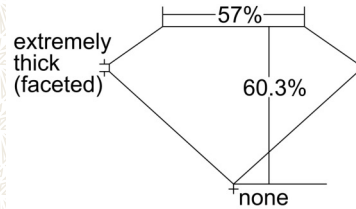

GIA NATURAL COLORED DIAMOND REPORT

August 07, 2024  
 Report Type ..... Grading Report  
 GIA Report Number ..... 2506012278  
 Shape and Cutting Style ..... Oval Modified Brilliant  
 Measurements ..... 7.51 x 5.26 x 3.17 mm

Carat Weight ..... 1.01 carat  
 Color Grade ..... Fancy Brown-Orange  
 Color Origin ..... Natural  
 Color Distribution ..... Even  
 Clarity Grade ..... SI1  
 Proportions:

Profile not to actual proportions