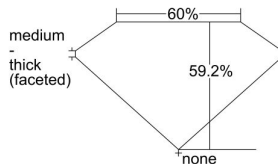

GIA®

FACSIMILE

GIA REPORT 2506022702

Verify this report at GIA.edu

GIA NATURAL DIAMOND DOSSIER®

July 26, 2024
GIA Report Number 2506022702
Shape and Cutting Style ..... Heart Brilliant
Measurements ..... 5.31 x 6.17 x 3.66 mm

GRADING RESULTS

Carat Weight ..... 0.70 carat
Color Grade ..... F
Clarity Grade S11

ADDITIONAL GRADING INFORMATION

Polish ..... Excellent
Symmetry ..... Very Good
Fluorescence ..... None
Clarity Characteristics ..... Crystal
Inscription(s): GIA 2506022702

PROPORTIONS

Profile not to actual proportions

GRADING SCALES

GIA COLOR SCALE		GIA CLARITY SCALE			
COLORLESS	D	VERY VERY SLIGHTLY INCLUDED	FLAWLESS		
	E		INTERNALLY FLAWLESS		
	F	VERY SLIGHTLY INCLUDED	VVS₁		
	G		VVS₂		
	H		VS₁		
	NEAR COLORLESS	I	SLIGHTLY INCLUDED	VS₂	
		J		S1₁	
		FAINT	K	INCLUDED	S1₂
			L		I₁
			M		I₂
VERT LIGHT	N	INCLUDED	I₃		
	O				
	P				
	Q				
	R				
	S				
	T				
LIGHT	U				
	V				
	W				
	X				
Y					
Z