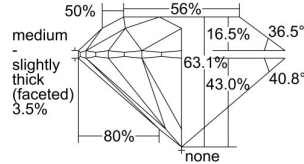

GIA®

FACSIMILE

GIA REPORT 2506030254

Verify this report at GIA.edu

GIA NATURAL DIAMOND DOSSIER®

July 29, 2024
GIA Report Number 2506030254
Shape and Cutting Style ..... Round Brilliant
Measurements ..... 5.61 - 5.64 x 3.55 mm

GRADING RESULTS

Carat Weight ..... 0.70 carat
Color Grade ..... H
Clarity Grade S11
Cut Grade ..... Excellent

ADDITIONAL GRADING INFORMATION

Polish ..... Excellent
Symmetry ..... Excellent
Fluorescence ..... None
Clarity Characteristics ..... Cloud
Inscription(s): GIA 2506030254

PROPORTIONS

Profile to actual proportions