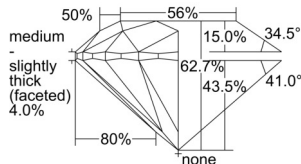

GIA®

FACSIMILE

GIA REPORT 2506033751

Verify this report at GIA.edu

GIA NATURAL DIAMOND DOSSIER®

July 31, 2024
GIA Report Number 2506033751
Shape and Cutting Style ..... Round Brilliant
Measurements ..... 4.85 - 4.88 x 3.05 mm

GRADING RESULTS

Carat Weight ..... 0.44 carat
Color Grade ..... F
Clarity Grade S11
Cut Grade ..... Excellent

ADDITIONAL GRADING INFORMATION

Polish ..... Excellent
Symmetry ..... Excellent
Fluorescence ..... Medium Blue
Clarity Characteristics ..... Cloud, Crystal
Inscription(s): GIA 2506033751

PROPORTIONS

Profile to actual proportions

GRADING SCALES

GIA COLOR SCALE

COLORED	D
	E
	F
	G
	H
	I
	J
NEAR COLORLESS	K
	L
	M
Faint	N
	O
	P
	Q
	R
	S
	T
	U
	V
	W
	X
	Y
Light	Z

GIA CLARITY SCALE